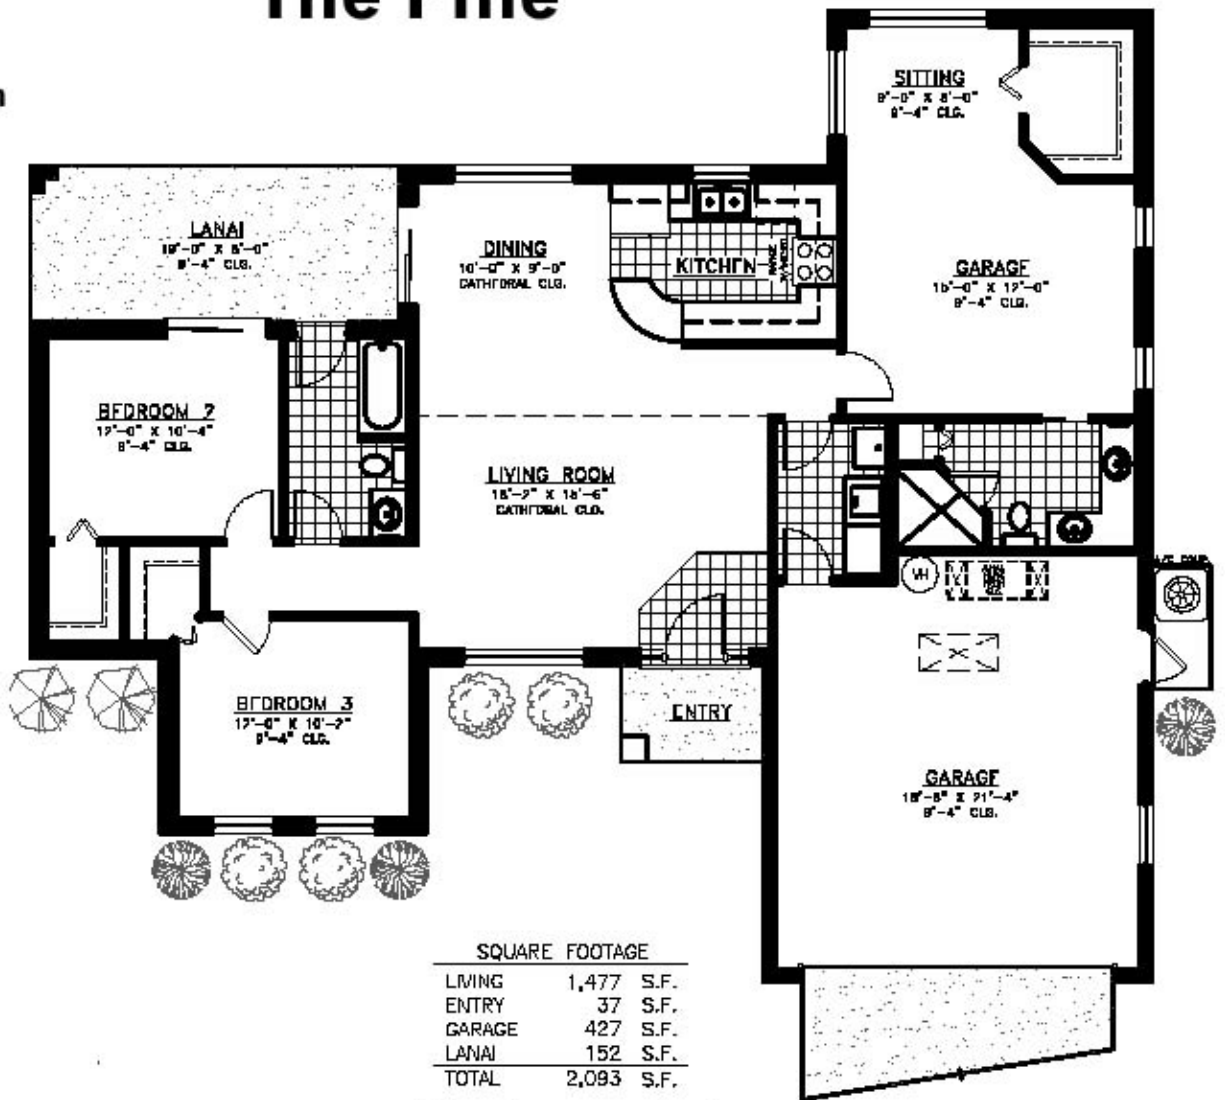

# The Pine

**3 Bedroom, 2 Bath  
2 Car Garage  
Covered Lanai**

All dimensions are approximate.

**Lytton Enterprises, LLC**  
*Building To Stand The Test Of Time*

**Lytton Enterprises, LLC**  
7445 E. Applewood Dr., Inverness, FL 34450  
Phone: 352.341.2938 Fax: 352.341.2938  
timlytton@lyttonenterprises.com